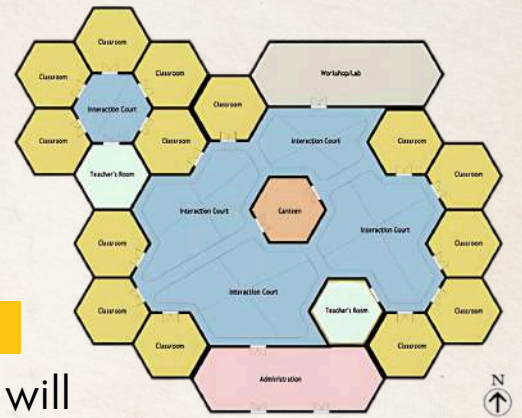

[Click here to Read](#)

[Click here to Watch](#)

# What is The Smile School?

The Smile School aims to provide free education to children who have survived communal violence, targeted demolitions, other hate crimes and who have lost their parent/parents to mob lynching and dehumanized actions. Moreover, Smile School will offer Hifz education alongside its academic curriculum, balancing both worldly and spiritual learnings.

**Academic Block**